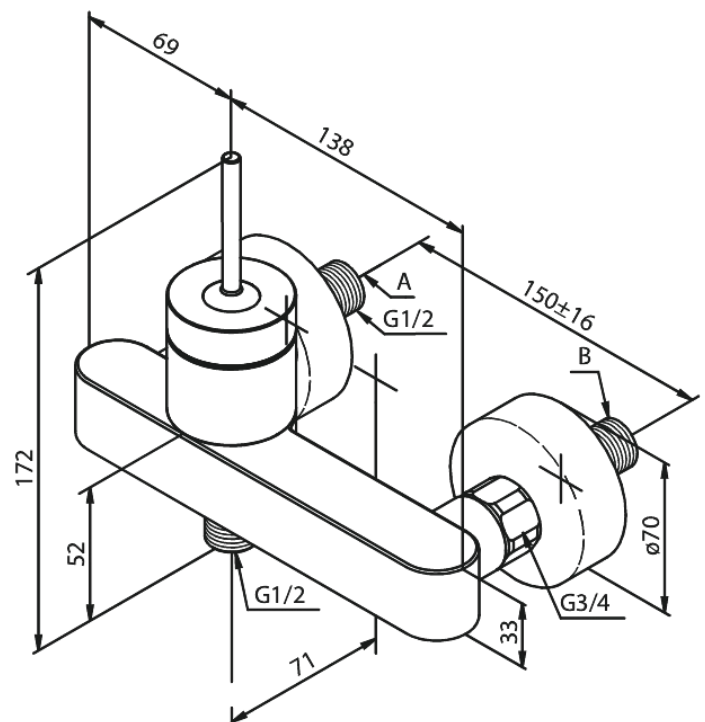

Product features

FM Mattsson Denmark ApS
Hvidkærvej 48, 5250 Odense SV, DK-56416218

+45 88 33 00 34 damixa-international@fmmattsongroup.com

Mere information på damixa.com

damixa